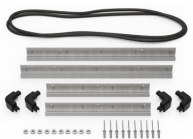

MATERIALS

Body	Injection Molded HPX™ high performance resin
Latch	Valox - Polybutylene Terephthalate (PBT)
Latch (Alt)	Xenoy - Polyester/Polycarbonate blend
O-Ring	EPDM
Pins	Stainless Steel
Pins (Alt)	Aluminum
Foam	1.3/1.35 polyester
Purge Body	Valox - Polybutylene Terephthalate (PBT)
Purge Body (Alt)	Xenoy - Polyester/Polycarbonate blend
Purge Vent	Gortex membrane

iM2400-DIV
Padded Divider Set

iM-STRAP-S-VER2
Padded Shoulder Strap

iM-LIDSTAY
Lid Stay

iM2400-TREK
TrekPak Case Divider Kit

1506TSA
TSA Lock

1500D
Desiccant Silica Gel

iM2400-M4-BEZEL-L
Lid Bezel Kit (Metric)

iM2400-MBEZ-B
Base Bezel Kit (Metric)

Peli

c/ Provença, 388, Planta 7 • Barcelona, Spain 08025 • Phone: +34 934 674 999
info@peli.com • www.peli.com

Document created on 12-04-24