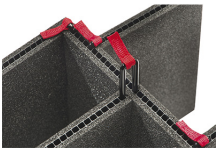

MATERIALS

Body	Injection Molded HPX™ high performance resin
Latch	Valox - Polybutylene Terephthalate (PBT)
Latch (Alt)	Xenoy - Polyester/Polycarbonate blend
O-Ring	EPDM
Pins	Stainless Steel
Pins (Alt)	Aluminum
Foam	1.3/1.35 polyester
Purge Body	Valox - Polybutylene Terephthalate (PBT)
Purge Body (Alt)	Xenoy - Polyester/Polycarbonate blend
Purge Vent	Gortex membrane

COLOURS

■ Black

■ OD Green

■ Yellow

WEIGHT

Weight With Foam	28.70 lbs (13 kg)
Weight Empty	20.80 lbs (9.4 kg)
Buoyancy	200.85 lbs (91.1 kg)
Master Pack Weight	28.00 lbs (12.7 kg)

TEMPERATURE

Minimum Temperature	-20°F (-28.9 °C)
Maximum Temperature	140°F (60 °C)

CERTIFICATIONS

IP67

OTHER

Extendable Handle	yes
Master Pack	1
Military	yes

ACCESSORIES

iM2950-TREK
TrekPak Case Divider Kit

iM2950-FOAM
6 pc. Replacement Foam Set

iM2950-DIV
Padded Divider Set