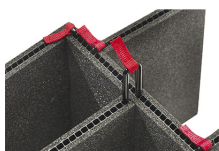

## ACCESSORI

**iM24XX-PHOTOPALLET**  
Photography Pallet

**iM2450-FOAM**  
5 pz. set ricambio schiuma

**iM-STRAP-S-VER2**  
Padded Shoulder Strap

**iM-LIDSTAY**  
Supporto per coperchio

**iM24XX-LIDORG**  
Coperchio organizer