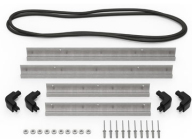

MATERIALS

Body	Injection Molded HPX™ high performance resin
Latch	Valox - Polybutylene Terephthalate (PBT)
Latch (Alt)	Xenoy - Polyester/Polycarbonate blend
O-Ring	EPDM
Pins	Stainless Steel
Pins (Alt)	Aluminum
Foam	1.3/1.35 polyester
Purge Body	Valox - Polybutylene Terephthalate (PBT)
Purge Body (Alt)	Xenoy - Polyester/Polycarbonate blend
Purge Vent	Gortex membrane

iM2400-DIV
Padded Divider Set

iM-STRAP-S-VER2
Padded Shoulder Strap

iM-LIDSTAY
Lid Stay

iM2400-TREK
TrekPak Case Divider Kit

1506TSA
TSA Lock

1500D
Desiccant Silica Gel

iM2400-M4-BEZEL-L
Lid Bezel Kit (Metric)

iM2400-MBEZ-B
Base Bezel Kit (Metric)

Peli

c/ Provença, 388, Planta 7 • Barcelona, Spain 08025 • Phone: +34 934 674 999
info@peli.com • www.peli.com

Document created on 04-12-25