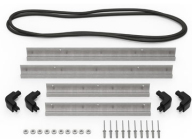

MATERIALS

Body	Injection Molded HPX™ high performance resin
Latch	Valox - Polybutylene Terephthalate (PBT)
Latch (Alt)	Xenoy - Polyester/Polycarbonate blend
O-Ring	EPDM
Pins	Stainless Steel
Pins (Alt)	Aluminum
Foam	1.3/1.35 polyester
Purge Body	Valox - Polybutylene Terephthalate (PBT)
Purge Body (Alt)	Xenoy - Polyester/Polycarbonate blend
Purge Vent	Gortex membrane

iM2400-DIV
Padded Divider Set

iM-STRAP-S-VER2
Padded Shoulder Strap

iM-LIDSTAY
Lid Stay

iM2400-TREK
TrekPak Case Divider Kit

1506TSA
TSA Lock

1500D
Desiccant Silica Gel

iM2400-M4-BEZEL-L
Lid Bezel Kit (Metric)