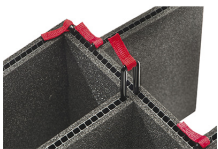

MATERIALS

Body	Injection Molded HPX™ high performance resin
Latch	Valox - Polybutylene Terephthalate (PBT)
Latch (Alt)	Xenoy - Polyester/Polycarbonate blend
O-Ring	EPDM
Pins	Stainless Steel
Pins (Alt)	Aluminum
Foam	1.3/1.35 polyester
Purge Body	Valox - Polybutylene Terephthalate (PBT)
Purge Body (Alt)	Xenoy - Polyester/Polycarbonate blend
Purge Vent	Gortex membrane

CERTIFICATIONS

IP67

OTHER

Master Pack	3
Military	yes

ACCESSORIES

iM24XX-PHOTOPALLET
Photography Pallet

iM2450-FOAM
5 pc. Replacement Foam Set

iM-STRAP-S-VER2
Padded Shoulder Strap

iM-LIDSTAY
Lid Stay

iM24XX-LIDORG
Lid Organizer

iM2450-TREK
TrekPak Case Divider Kit

1506TSA
TSA Lock

1500D
Desiccant Silica Gel

iM2450-M4-BEZEL-L
Lid Bezel Kit (Metric)

iM2450-MBEZ-B
Base Bezel Kit (Metric)