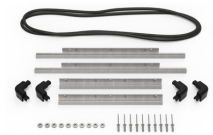

MATERIALS

Body	Injection Molded HPX™ high performance resin
Latch	Valox - Polybutylene Terephthalate (PBT)
Latch (Alt)	Xenoy - Polyester/Polycarbonate blend
O-Ring	EPDM
Pins	Stainless Steel
Pins (Alt)	Aluminum
Foam	1.3/1.35 polyester
Purge Body	Valox - Polybutylene Terephthalate (PBT)
Purge Body (Alt)	Xenoy - Polyester/Polycarbonate blend
Purge Vent	Gortex membrane

iM2400-DIV
Padded Divider Set

iM-STRAP-S-VER2
Padded Shoulder Strap

iM-LIDSTAY
Lid Stay

iM2400-TREK
TrekPak Case Divider Kit

1506TSA
TSA Lock

1500D
Desiccant Silica Gel

iM2400-M4-BEZEL-L
Lid Bezel Kit (Metric)

iM2400-MBEZ-B
Base Bezel Kit (Metric)

Peli

c/ Provença, 388, Planta 7 • Barcelona, Spain 08025 • Phone: +34 934 674 999
info@peli.com • www.peli.com

Document created on 11-21-24