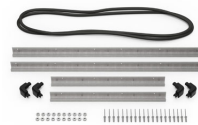

MATERIALS

Body	Injection Molded HPX™ high performance resin
Latch	Valox - Polybutylene Terephthalate (PBT)
Latch (Alt)	Xenoy - Polyester/Polycarbonate blend
O-Ring	EPDM
Pins	Stainless Steel
Pins (Alt)	Aluminum
Foam	1.3/1.35 polyester
Purge Body	Valox - Polybutylene Terephthalate (PBT)
Purge Body (Alt)	Xenoy - Polyester/Polycarbonate blend
Purge Vent	Gortex membrane

CERTIFICATIONS

IP67

OTHER

Extendable Handle	yes
Master Pack	1
Military	yes

ACCESSORIES

iM2950-TREK
TrekPak Case Divider Kit

iM2950-FOAM
6 pc. Replacement Foam Set

iM2950-DIV
Padded Divider Set

iM-LIDSTAY
Lid Stay

iM29XX-UTILITYORG
Utility Organizer

1506TSA
TSA Lock

1500D
Desiccant Silica Gel

iM2950-M4-BEZEL-L
Lid Bezel Kit (Metric)

iM2950-M4-BEZEL
Base Bezel Kit (Metric)

Peli

c/ Provença, 388, Planta 7 • Barcelona, Spain 08025 • Phone: +34 934 674 999
info@peli.com • www.peli.com