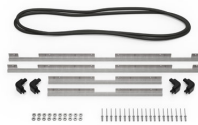

MATERIALS

Body	Injection Molded HPX™ high performance resin
Latch	Valox - Polybutylene Terephthalate (PBT)
Latch (Alt)	Xenoy - Polyester/Polycarbonate blend
O-Ring	EPDM
Pins	Stainless Steel
Pins (Alt)	Aluminum
Foam	1.3/1.35 polyester
Purge Body	Valox - Polybutylene Terephthalate (PBT)
Purge Body (Alt)	Xenoy - Polyester/Polycarbonate blend
Purge Vent	Gortex membrane

CERTIFICATIONS

IP67

OTHER

Extendable Handle	yes
Master Pack	1
Military	yes

ACCESSORIES

iM2950-TREK
TrekPak Case Divider Kit

iM2950-FOAM
6 pc. Replacement Foam Set

iM2950-DIV
Padded Divider Set

iM-LIDSTAY
Lid Stay

iM29XX-UTILITYORG
Utility Organizer

1506TSA
TSA Lock

1500D
Desiccant Silica Gel

iM2950-M4-BEZEL-L
Lid Bezel Kit (Metric)

iM2950-M4-BEZEL
Base Bezel Kit (Metric)

Peli

c/ Provença, 388, Planta 7 • Barcelona, Spain 08025 • Phone: +34 934 674 999
info@peli.com • www.peli.com