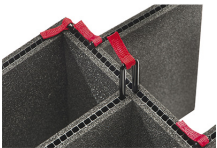

MATERIALS

Body	Injection Molded HPX™ high performance resin
Latch	Valox - Polybutylene Terephthalate (PBT)
Latch (Alt)	Xenoy - Polyester/Polycarbonate blend
O-Ring	EPDM
Pins	Stainless Steel
Pins (Alt)	Aluminum
Foam	1.3/1.35 polyester
Purge Body	Valox - Polybutylene Terephthalate (PBT)
Purge Body (Alt)	Xenoy - Polyester/Polycarbonate blend
Purge Vent	Gortex membrane

COLOURS

■ Black

■ OD Green

■ Yellow

WEIGHT

Weight With Foam	28.70 lbs (13 kg)
Weight Empty	20.80 lbs (9.4 kg)
Buoyancy	200.85 lbs (91.1 kg)
Master Pack Weight	28.00 lbs (12.7 kg)

TEMPERATURE

Minimum Temperature	-20°F (-28.9 °C)
Maximum Temperature	140°F (60 °C)

CERTIFICATIONS

IP67

OTHER

Extendable Handle	yes
Master Pack	1
Military	yes

ACCESSORIES

iM2950-TREK
TrekPak Case Divider Kit

iM2950-FOAM
6 pc. Replacement Foam Set

iM2950-DIV
Padded Divider Set