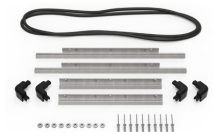

MATERIALS

Body	Injection Molded HPX™ high performance resin
Latch	Valox - Polybutylene Terephthalate (PBT)
Latch (Alt)	Xenoy - Polyester/Polycarbonate blend
O-Ring	EPDM
Pins	Stainless Steel
Pins (Alt)	Aluminum
Foam	1.3/1.35 polyester
Purge Body	Valox - Polybutylene Terephthalate (PBT)
Purge Body (Alt)	Xenoy - Polyester/Polycarbonate blend
Purge Vent	Gortex membrane

CERTIFICATIONS

IP67

OTHER

Master Pack	3
Military	yes

ACCESSORIES

iM24XX-PHOTOPALLET
Photography Pallet

iM24XX-LIDORG
Lid Organizer

iM2400-FOAM
4 pc. Replacement Foam Set

iM2400-DIV
Padded Divider Set

iM-STRAP-S-VER2
Padded Shoulder Strap

iM-LIDSTAY
Lid Stay

iM2400-TREK
TrekPak Case Divider Kit

1506TSA
TSA Lock

1500D
Desiccant Silica Gel

iM2400-M4-BEZEL-L
Lid Bezel Kit (Metric)

iM2400-MBEZ-B
Base Bezel Kit (Metric)

Peli

c/ Provença, 388, Planta 7 • Barcelona, Spain 08025 • Phone: +34 934 674 999
info@peli.com • www.peli.com

Document created on 04-12-25