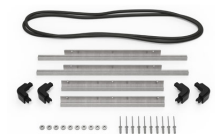

MATERIALS

Body	Injection Molded HPX™ high performance resin
Latch	Valox - Polybutylene Terephthalate (PBT)
Latch (Alt)	Xenoy - Polyester/Polycarbonate blend
O-Ring	EPDM
Pins	Stainless Steel
Pins (Alt)	Aluminum
Foam	1.3/1.35 polyester
Purge Body	Valox - Polybutylene Terephthalate (PBT)
Purge Body (Alt)	Xenoy - Polyester/Polycarbonate blend
Purge Vent	Gortex membrane

CERTIFICATIONS

IP67

OTHER

Master Pack	3
Military	yes

ACCESSORIES

iM24XX-PHOTOPALLET
Photography Pallet

iM24XX-LIDORG
Lid Organizer

iM2400-FOAM
4 pc. Replacement Foam Set

iM2400-DIV
Padded Divider Set

iM-STRAP-S-VER2
Padded Shoulder Strap

iM-LIDSTAY
Lid Stay

iM2400-TREK
TrekPak Case Divider Kit

1506TSA
TSA Lock

1500D
Desiccant Silica Gel

iM2400-M4-BEZEL-L
Lid Bezel Kit (Metric)

iM2400-MBEZ-B
Base Bezel Kit (Metric)

Peli

c/ Provença, 388, Planta 7 • Barcelona, Spain 08025 • Phone: +34 934 674 999
info@peli.com • www.peli.com

Document created on 11-23-24