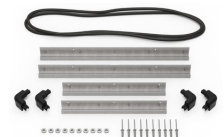

MATERIALS

Body	Injection Molded HPX™ high performance resin
Latch	Valox - Polybutylene Terephthalate (PBT)
Latch (Alt)	Xenoy - Polyester/Polycarbonate blend
O-Ring	EPDM
Pins	Stainless Steel
Pins (Alt)	Aluminum
Foam	1.3/1.35 polyester
Purge Body	Valox - Polybutylene Terephthalate (PBT)
Purge Body (Alt)	Xenoy - Polyester/Polycarbonate blend
Purge Vent	Gortex membrane

iM-LIDSTAY
Lid Stay

iM24XX-LIDORG
Lid Organizer

iM2450-TREK
TrekPak Case Divider Kit

1506TSA
TSA Lock

1500D
Desiccant Silica Gel

iM2450-M4-BEZEL-L
Lid Bezel Kit (Metric)

iM2450-MBEZ-B
Base Bezel Kit (Metric)