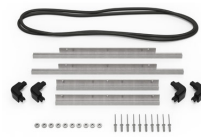

MATERIALS

Body	Injection Molded HPX™ high performance resin
Latch	Valox - Polybutylene Terephthalate (PBT)
Latch (Alt)	Xenoy - Polyester/Polycarbonate blend
O-Ring	EPDM
Pins	Stainless Steel
Pins (Alt)	Aluminum
Foam	1.3/1.35 polyester
Purge Body	Valox - Polybutylene Terephthalate (PBT)
Purge Body (Alt)	Xenoy - Polyester/Polycarbonate blend
Purge Vent	Gortex membrane

CERTIFICATIONS

IP67

OTHER

Master Pack	3
Military	yes

ACCESSORIES

iM24XX-PHOTOPALLET
Photography Pallet

iM2450-FOAM
5 pc. Replacement Foam Set

iM-STRAP-S-VER2
Padded Shoulder Strap

iM-LIDSTAY
Lid Stay

iM24XX-LIDORG
Lid Organizer

iM2450-TREK
TrekPak Case Divider Kit

1506TSA
TSA Lock

1500D
Desiccant Silica Gel

iM2450-M4-BEZEL-L
Lid Bezel Kit (Metric)

iM2450-MBEZ-B
Base Bezel Kit (Metric)