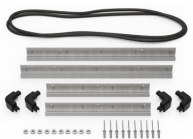

MATERIALS

Body	Injection Molded HPX™ high performance resin
Latch	Valox - Polybutylene Terephthalate (PBT)
Latch (Alt)	Xenoy - Polyester/Polycarbonate blend
O-Ring	EPDM
Pins	Stainless Steel
Pins (Alt)	Aluminum
Foam	1.3/1.35 polyester
Purge Body	Valox - Polybutylene Terephthalate (PBT)
Purge Body (Alt)	Xenoy - Polyester/Polycarbonate blend
Purge Vent	Gortex membrane

iM2400-DIV
Padded Divider Set

iM-STRAP-S-VER2
Padded Shoulder Strap

iM-LIDSTAY
Lid Stay

iM2400-TREK
TrekPak Case Divider Kit

1506TSA
TSA Lock

1500D
Desiccant Silica Gel

iM2400-M4-BEZEL-L
Lid Bezel Kit (Metric)

iM2400-MBEZ-B
Base Bezel Kit (Metric)

Peli

c/ Provença, 388, Planta 7 • Barcelona, Spain 08025 • Phone: +34 934 674 999
info@peli.com • www.peli.com

Document created on 01-22-25