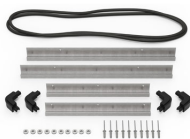

MATERIALS

Body	Injection Molded HPX™ high performance resin
Latch	Valox - Polybutylene Terephthalate (PBT)
Latch (Alt)	Xenoy - Polyester/Polycarbonate blend
O-Ring	EPDM
Pins	Stainless Steel
Pins (Alt)	Aluminum
Foam	1.3/1.35 polyester
Purge Body	Valox - Polybutylene Terephthalate (PBT)
Purge Body (Alt)	Xenoy - Polyester/Polycarbonate blend
Purge Vent	Gortex membrane

iM2400-DIV
Padded Divider Set

iM-STRAP-S-VER2
Padded Shoulder Strap

iM-LIDSTAY
Lid Stay

iM2400-TREK
TrekPak Case Divider Kit

1506TSA
TSA Lock

1500D
Desiccant Silica Gel

iM2400-M4-BEZEL-L
Lid Bezel Kit (Metric)

iM2400-MBEZ-B
Base Bezel Kit (Metric)

Peli

c/ Provença, 388, Planta 7 • Barcelona, Spain 08025 • Phone: +34 934 674 999
info@peli.com • www.peli.com

Document created on 04-12-25