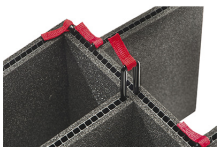

CERTIFICATIONS

IP67

OTHER

Master Pack	3
Military	yes

ACCESSORIES

iM24XX-PHOTOPALLET
Photography Pallet

iM2450-FOAM
5 pc. Replacement Foam Set

iM-STRAP-S-VER2
Padded Shoulder Strap

iM-LIDSTAY
Lid Stay

iM24XX-LIDORG
Lid Organizer

iM2450-TREK
TrekPak Case Divider Kit

1506TSA
TSA Lock

1500D
Desiccant Silica Gel

iM2450-M4-BEZEL-L
Lid Bezel Kit (Metric)

iM2450-MBEZ-B
Base Bezel Kit (Metric)